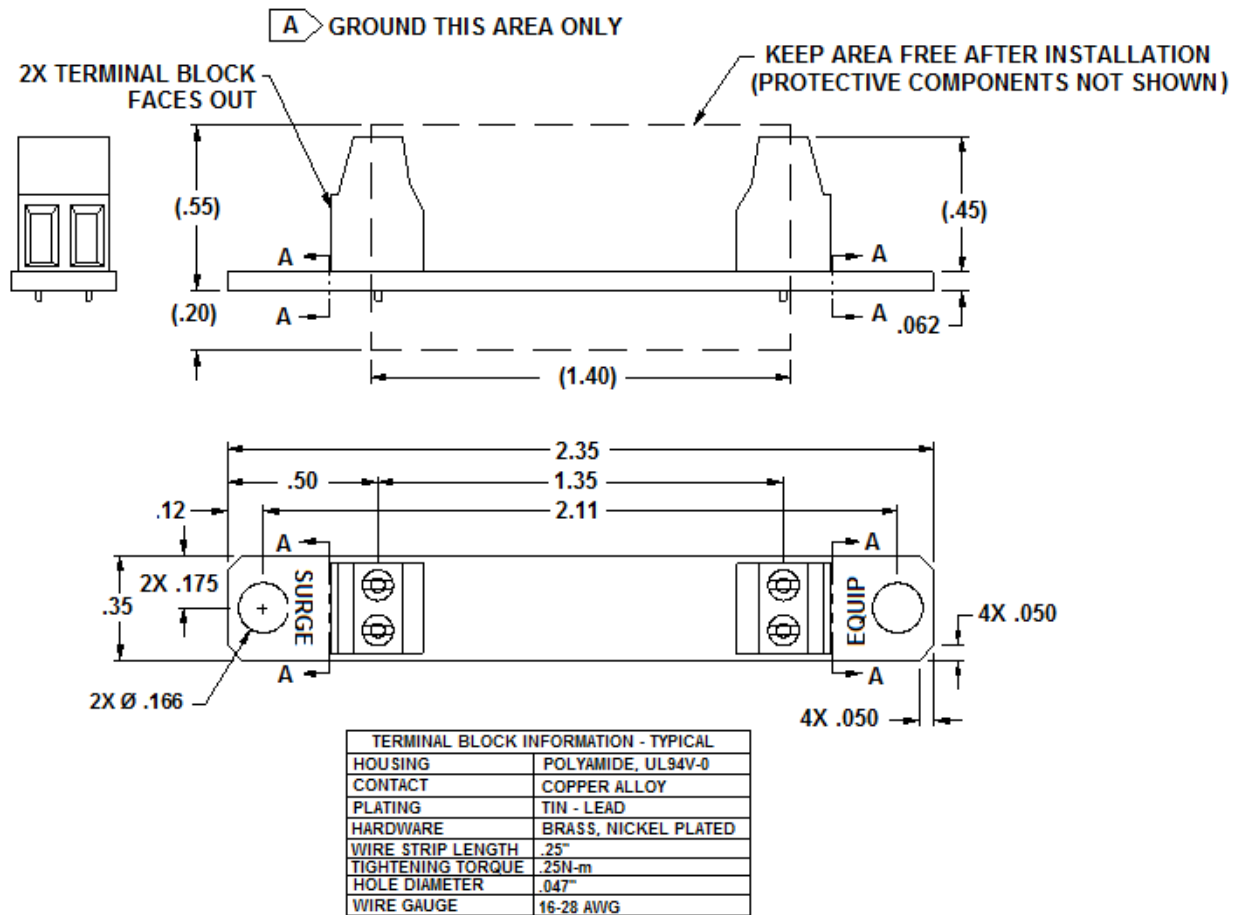

IX BOARD ASSEMBLY INSTALLATION INSTRUCTION

CAUTION: Do not install during adverse weather conditions when the threat of lightning strike is possible.

Connect this unit in the direction it is labeled. Each side of the unit has been labeled SURGE and EQUIPMENT (EQUIP) for this purpose.

IT IS VERY IMPORTANT THIS UNIT BE GROUNDED TO A LOW IMPEDANCE (LOW R AND LOW L) GROUND SYSTEM IN ORDER TO WORK PROPERLY.

WARNING- Do not connect during a storm! Do not connect when transmissions are occurring! Do not stay in an area that has operating equipment in an electrical storm!