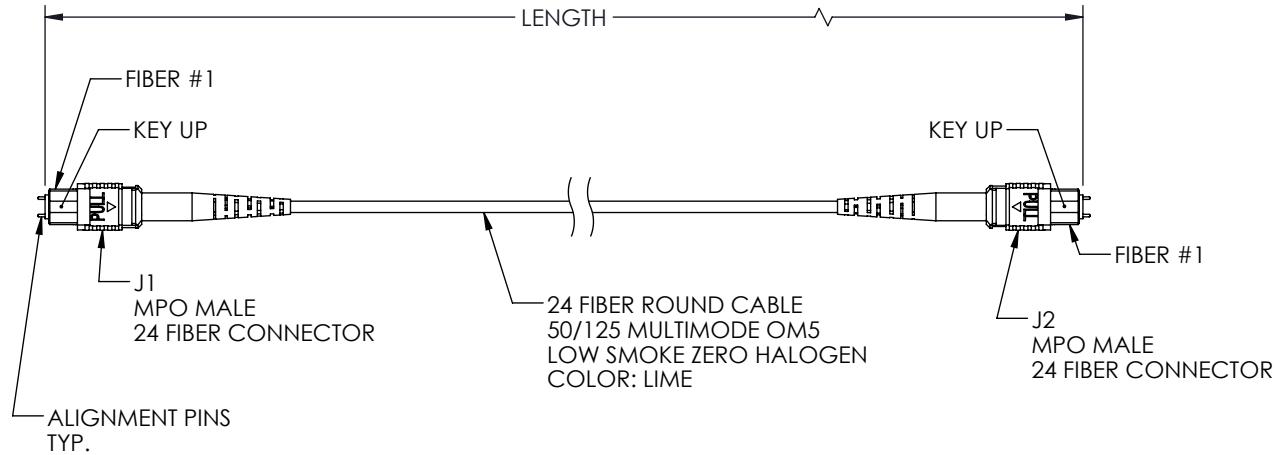

WIRING MAP TYPE B		
J1	COLOR	J2
1	BLUE	12
2	ORANGE	11
3	GREEN	10
4	BROWN	9
5	GRAY	8
6	WHITE	7
7	RED	6
8	BLACK	5
9	YELLOW	4
10	PURPLE	3
11	ROSE	2
12	AQUA	1
13	BLUE/BLACK	24
14	ORANGE/BLACK	23
15	GREEN/BLACK	22
16	BROWN/BLACK	21
17	GRAY/BLACK	20
18	WHITE/BLACK	19
19	RED/BLACK	18
20	BLACK/WHITE	17
21	YELLOW/BLACK	16
22	PURPLE/BLACK	15
23	ROSE/BLACK	14
24	AQUA/BLACK	13

PART NUMBER	METERS [FEET]
MPC-MM24M5-BZ-1	1.0 [3.28]
MPC-MM24M5-BZ-3	3.0 [9.84]
MPC-MM24M5-BZ-5	5.0 [16.40]
MPC-MM24M5-BZ-10	10.0 [32.81]

REGULATORY COMPLIANCE:
EU RoHS DIRECTIVE (MOST RECENT RELEASED VERSION)

UNLESS OTHERWISE SPECIFIED, DIMENSIONS ARE IN INCHES [mm] OVERALL CABLE LENGTH TOLERANCE: ≤12 [305] = +1 [25] / -0 >12 [305] ≤60 [1524] = +2 [51] / -0 >60 [1524] ≤120 [3048] = +4 [102] / -0 >120 [3048] ≤300 [7620] = +6 [152] / -0 >300 [7620] = +5% / -0 ALL OTHER DIMENSIONAL TOLERANCES: .X = ± .2 [5] FRACTIONS ± 1/32 .XX = ± .02 [5] ANGLES ± 1° .XXX = ± .005 [13]	APPROVALS	DATE	 an INFINITO brand 10701 Airport Road, Hayden, ID 83835 Phone: 1.208.635.6400 Fax: 1.208.955.2041	
	DRAWN BY DMAY	7/26/21		CATEGORY FIBER OPTICS
	CHECKED BY PHOSPODAR	8/6/21		
	APPROVED BY PHOSPODAR	8/6/21		
THIRD-ANGLE PROJECTION 	CONFIGURATION DETAILS OF UNDIMENSIONED FEATURES MAY VARY	PRODUCT DESCRIPTION MPO Patch Cable Male-Male, 24 Fiber, Type B, OM5, LSZH Jacket, Lime Green	SCALE: NONE CAD FILE: MPC-MM24M5-BZ.SLDDRW SHEET 1 OF 1	
COLOR VARIATIONS MAY OCCUR	SIZE A	CAGE CODE 30992	ITEM NO. MPC-MM24M5-BZ	REV. A