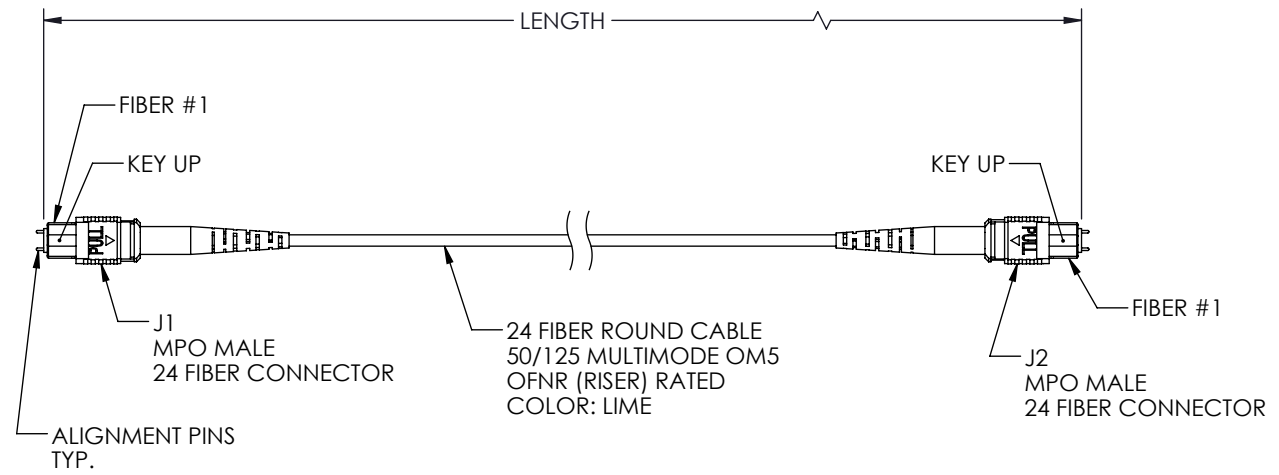

PART NUMBER	METERS [FEET]
MPC-MM24M5-BR-1	1.0 [3.28]
MPC-MM24M5-BR-3	3.0 [9.84]
MPC-MM24M5-BR-5	5.0 [16.40]
MPC-MM24M5-BR-10	10.0 [32.81]

UNLESS OTHERWISE SPECIFIED, DIMENSIONS ARE IN INCHES [mm] OVERALL CABLE LENGTH TOLERANCE: ≤12 [305] = +1 [25] / -0 >12 [305] ≤60 [1524] = +2 [51] / -0 >60 [1524] ≤120 [3048] = +4 [102] / -0 >120 [3048] ≤300 [7620] = +6 [152] / -0 >300 [7620] = +5% / -0 ALL OTHER DIMENSIONAL TOLERANCES: .X = ±.2 [5] FRACTIONS ± 1/32 .XX = ±.02 [5] ANGLES ± 1° .XXX = ±.005 [1.3]	APPROVALS	DATE	 an INFINITO brand 10701 Airport Road, Hayden, ID 83835 Phone: 1.208.635.6400 Fax: 1.208.955.2041
	DRAWN BY DMAY CHECKED BY PHOSPODAR APPROVED BY PHOSPODAR	7/26/21 8/6/21 8/6/21	
THIRD-ANGLE PROJECTION 	CONFIGURATION DETAILS OF UNDIMENSIONED FEATURES MAY VARY COLOR VARIATIONS MAY OCCUR	PRODUCT DESCRIPTION MPO Patch Cable Male-Male, 24 Fiber, Type B, OM5, OFNR Jacket, Lime Green	SCALE: NONE CAD FILE: MPC-MM24M5-BR.SLDDRW
	SIZE A	CAGE CODE 30992	ITEM NO. MPC-MM24M5-BR
			REV. A