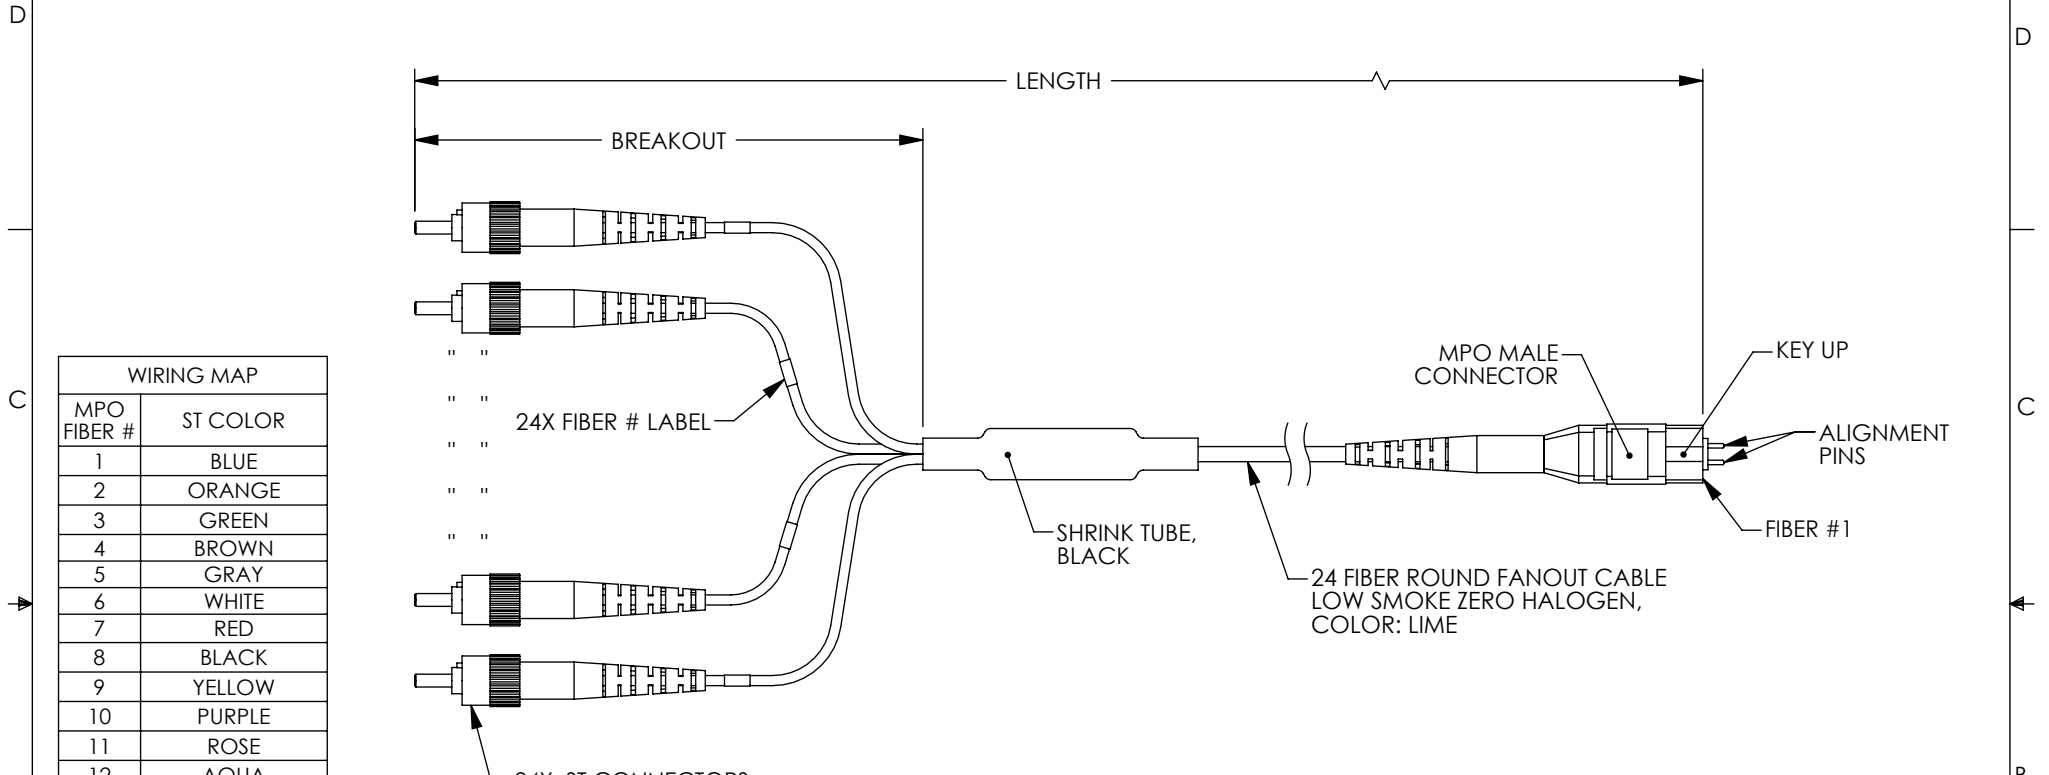

WIRING MAP	
MPO FIBER #	ST COLOR
1	BLUE
2	ORANGE
3	GREEN
4	BROWN
5	GRAY
6	WHITE
7	RED
8	BLACK
9	YELLOW
10	PURPLE
11	ROSE
12	AQUA
13	BLUE
14	ORANGE
15	GREEN
16	BROWN
17	GRAY
18	WHITE
19	RED
20	BLACK
21	YELLOW
22	PURPLE
23	ROSE
24	AQUA

PART NUMBER	FIBER MODE	LENGTH METERS [FEET]	BREAKOUT METERS [FEET]
MFO-M24M5-STZ-1	50/125 MULTIMODE OM5	1.0 [3.28]	.61 [2.0]
MFO-M24M5-STZ-3	50/125 MULTIMODE OM5	3.0 [9.84]	.61 [2.0]
MFO-M24M5-STZ-5	50/125 MULTIMODE OM5	5.0 [16.40]	.61 [2.0]
MFO-M24M5-STZ-10	50/125 MULTIMODE OM5	10.0 [32.81]	.61 [2.0]

REGULATORY COMPLIANCE:
EU RoHS DIRECTIVE (MOST RECENT RELEASED VERSION)

UNLESS OTHERWISE SPECIFIED, DIMENSIONS ARE IN INCHES [mm] OVERALL CABLE LENGTH TOLERANCE: ≤12 [305] = +1 [25] / -0 >12 [305] ≤60 [1524] = +2 [51] / -0 >60 [1524] ≤120 [3048] = +4 [102] / -0 >120 [3048] ≤300 [7620] = +6 [152] / -0 >300 [7620] = +5% / -0 ALL OTHER DIMENSIONAL TOLERANCES: .X = ± .2 [5] FRACTIONS ± 1/32 .XX = ± .02 [5] ANGLES ± 1° .XXX = ± .005 [1.3]	APPROVALS DRAWN BY DMAY	DATE 8/4/21	 an INFINITO brand 10701 Airport Road, Hayden, ID 83835 Phone: 1.208.635.6400 Fax: 1.208.955.2041
	CHECKED BY PHOSPODAR	DATE 8/6/21	
THIRD-ANGLE PROJECTION 	APPROVED BY PHOSPODAR	DATE 8/6/21	PRODUCT DESCRIPTION Fan-Out Cable, MPO Male to ST, 24 Fibers, OM5, LSZH Jacket, Lime Green
CONFIGURATION DETAILS OF UNDIMENSIONED FEATURES MAY VARY		COLOR VARIATIONS MAY OCCUR	SIZE A
SCALE: NONE		CAGE CODE 30992	ITEM NO. MFO-M24M5-STZ
SHEET 1 OF 1		CAD FILE: MFO-M24M5-STZ.SLDDRW	REV. A