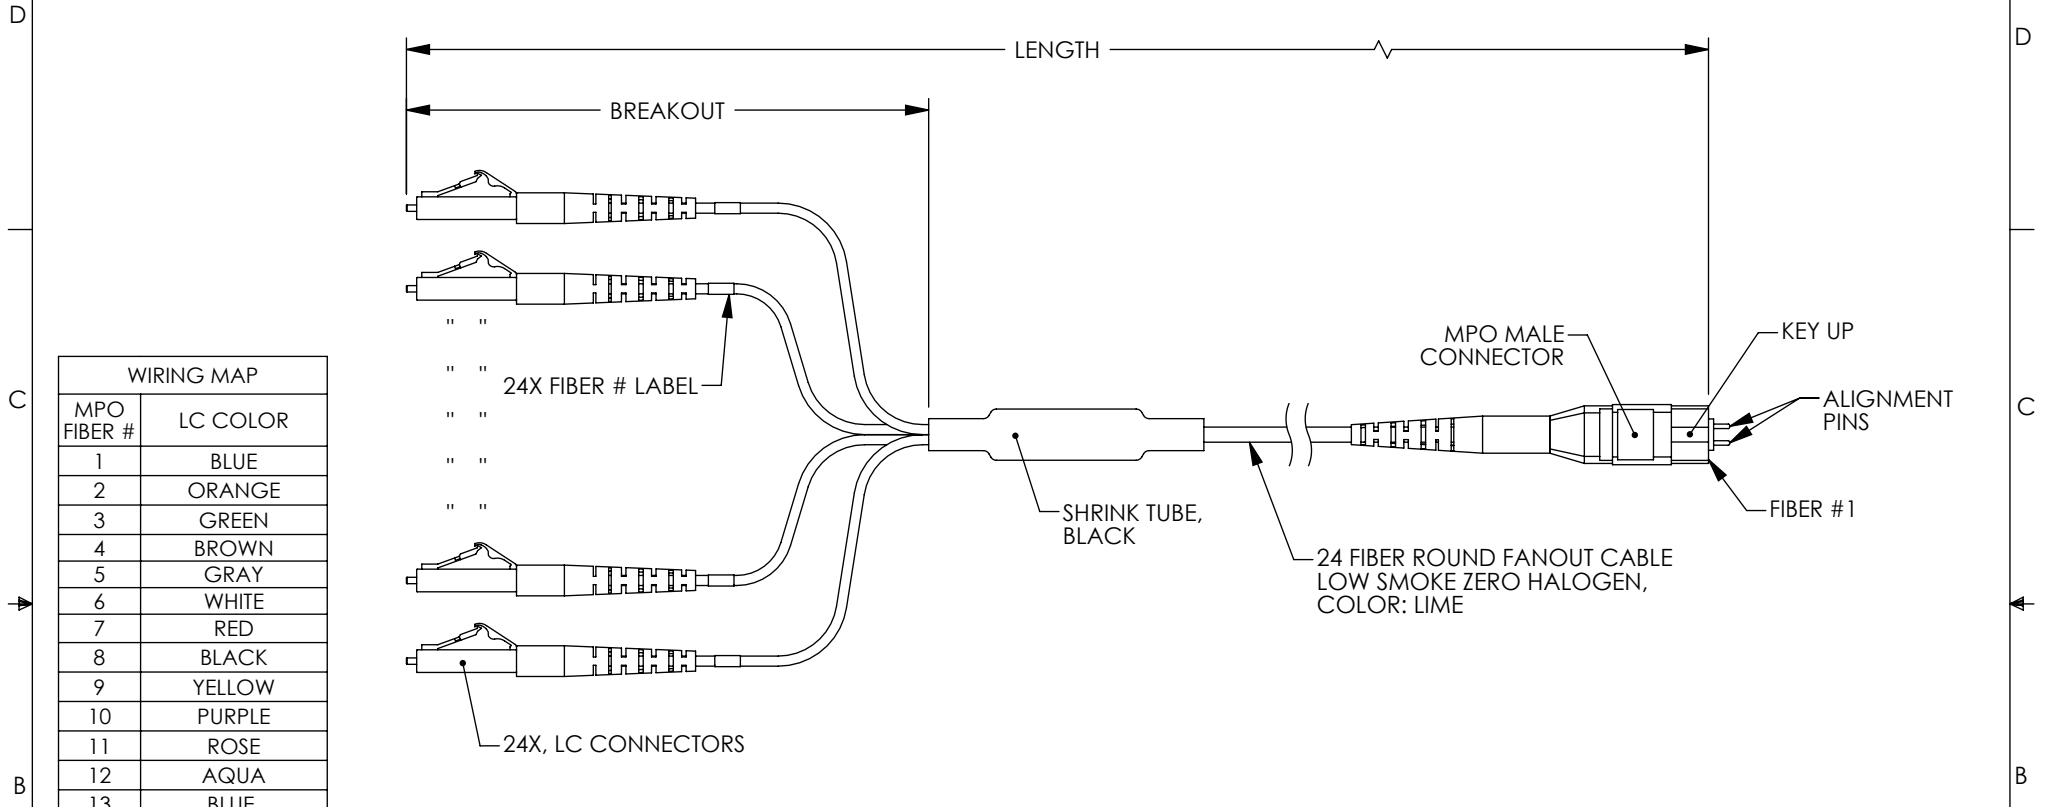

WIRING MAP	
MPO FIBER #	LC COLOR
1	BLUE
2	ORANGE
3	GREEN
4	BROWN
5	GRAY
6	WHITE
7	RED
8	BLACK
9	YELLOW
10	PURPLE
11	ROSE
12	AQUA
13	BLUE
14	ORANGE
15	GREEN
16	BROWN
17	GRAY
18	WHITE
19	RED
20	BLACK
21	YELLOW
22	PURPLE
23	ROSE
24	AQUA

PART NUMBER	FIBER MODE	LENGTH METERS [FEET]	BREAKOUT METERS [FEET]
MFO-M24M5-LCZ-1	50/125 MULTIMODE OM5	1.0 [3.28]	.61 [2.0]
MFO-M24M5-LCZ-3	50/125 MULTIMODE OM5	3.0 [9.84]	.61 [2.0]
MFO-M24M5-LCZ-5	50/125 MULTIMODE OM5	5.0 [16.40]	.61 [2.0]
MFO-M24M5-LCZ-10	50/125 MULTIMODE OM5	10.0 [32.81]	.61 [2.0]

REGULATORY COMPLIANCE:
EU RoHS DIRECTIVE (MOST RECENT RELEASED VERSION)

UNLESS OTHERWISE SPECIFIED, DIMENSIONS ARE IN INCHES [mm] OVERALL CABLE LENGTH TOLERANCE: ≤12 [305] = +1 [25] / -0 >12 [305] ≤60 [1524] = +2 [51] / -0 >60 [1524] ≤120 [3048] = +4 [102] / -0 >120 [3048] ≤300 [7620] = +6 [152] / -0 >300 [7620] = +5% / -0 ALL OTHER DIMENSIONAL TOLERANCES: .X = ± .2 [5] FRACTIONS ± 1/32 .XX = ± .02 [5] ANGLES ± 1° .XXX = ± .005 [13]	APPROVALS	DATE	 an INFINITO brand	10701 Airport Road, Hayden, ID 83835 Phone: 1.208.635.6400 Fax: 1.208.955.2041	
	DRAWN BY DMAY	8/4/21			
	CHECKED BY PHOSPODAR	8/6/21	CATEGORY	FIBER OPTICS PRODUCT DESCRIPTION Fan-Out Cable, MPO Male to LC, 24 Fibers, OM5, LSZH Jacket, Lime Green	
	APPROVED BY PHOSPODAR	8/6/21	SIZE A CAGE CODE 30992 ITEM NO. MFO-M24M5-LCZ REV. A SCALE: NONE CAD FILE: MFO-M24M5-LCZ.SLDDRW SHEET 1 OF 1		
THIRD-ANGLE PROJECTION 	CONFIGURATION DETAILS OF UNDIMENSIONED FEATURES MAY VARY	COLOR VARIATIONS MAY OCCUR			